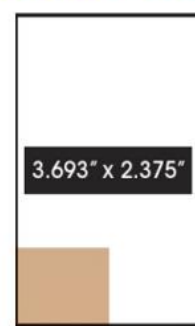

PREMIUM PLACEMENTS:		Full Color Inc.
Back Cover		\$2,000
Inside Front or Back Cover		\$1,875
Guaranteed FP (choice: pgs. 3-7)		\$1,750
STANDARD PLACEMENTS:		Full Color Inc.
Full Page		\$1,650
Half Page Horizontal		\$999
Quarter Page		\$599
Eighth Page		\$359

AVAILABLE AD SIZES - BLEED & NO BLEED

FULL PAGE

HALF PAGE HORIZONTAL

QUARTER PAGE

EIGHTH PAGE

- For **FULL PG** bleed, please allow 1/2" on all 4 sides for bleed.
- For **HALF PG** bleed, please allow 1/2" on both sides and bottom for bleed.